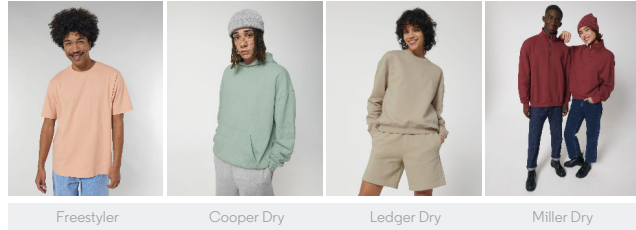

#### COLORS

BLACK DESERT DUST ALIE FRENCH NAVY

#### ESSENTIAL HEATHERS

HEATHER GREY

UNISEX HOSEN

#### Combo options

Freestyler

Cooper Dry

Ledger Dry

Miller Dry

Shell : Terry , 100% Cotton - Organic Carded , Dry Handfeel , 400 GSM